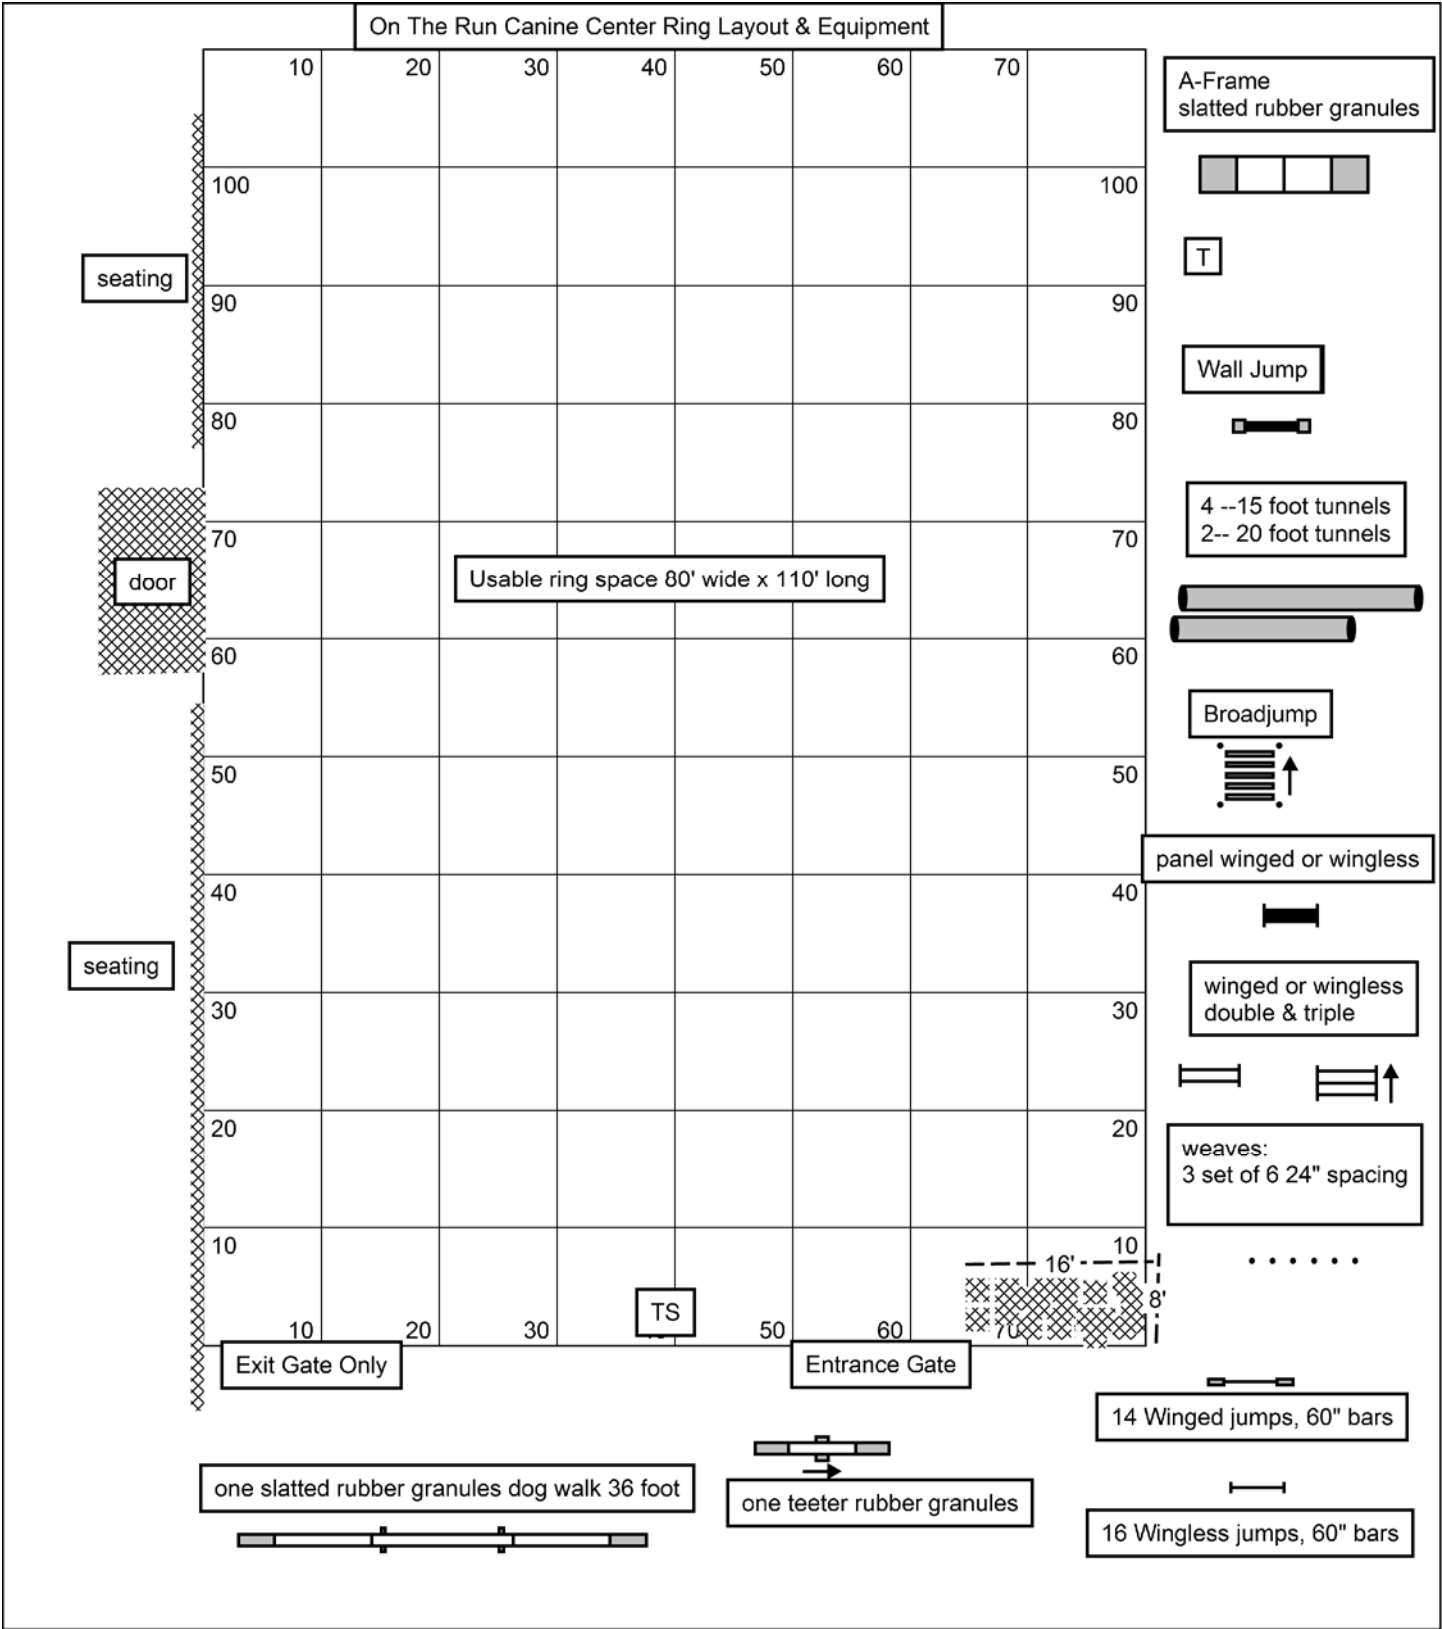

On The Run Canine Center Ring Layout & Equipment

seating

door

seating

Usable ring space 80' wide x 110' long

Exit Gate Only

Entrance Gate

TS

one slatted rubber granules dog walk 36 foot

one teeter rubber granules

A-Frame
slatted rubber granules

T

Wall Jump

4 --15 foot tunnels
2-- 20 foot tunnels

Broadjump

panel winged or wingless

winged or wingless
double & triple

weaves:
3 set of 6 24" spacing

14 Winged jumps, 60" bars

16 Wingless jumps, 60" bars

16' x 8'