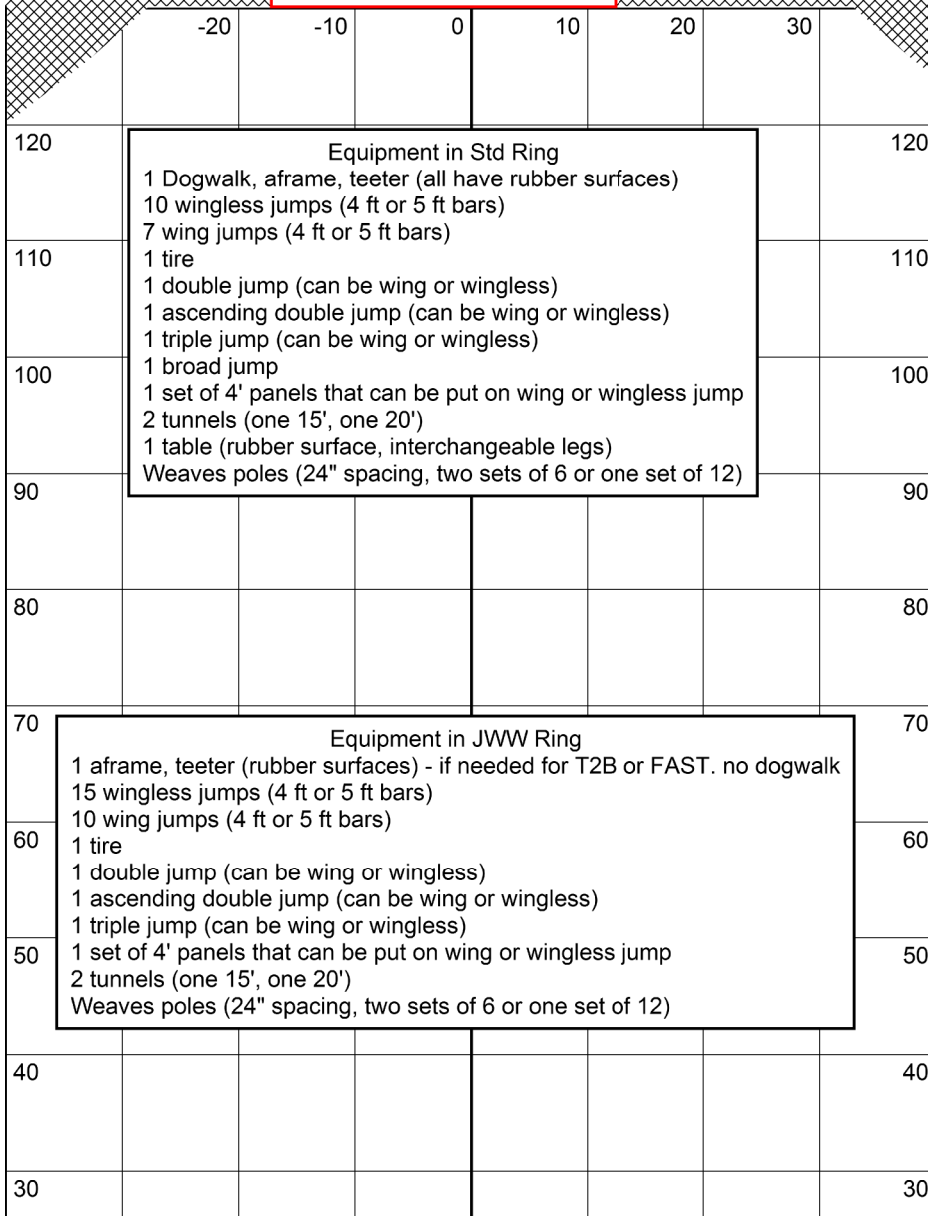

**AKC Agility Trial Ring Layout & Equipment
Soccer Blast
Two Identical Rings - 80 ft wide by 130 ft deep**

**Recessed "Goal Zone"
24' wide; Enclosed with netting**

Other Notes:

Indoors on soccer turf with no obstructions
 Electronic timers for each ring with wireless consoles and speaker
 We prefer to build courses using the baseline method, vertical centerline and baseline starting at the bottom.