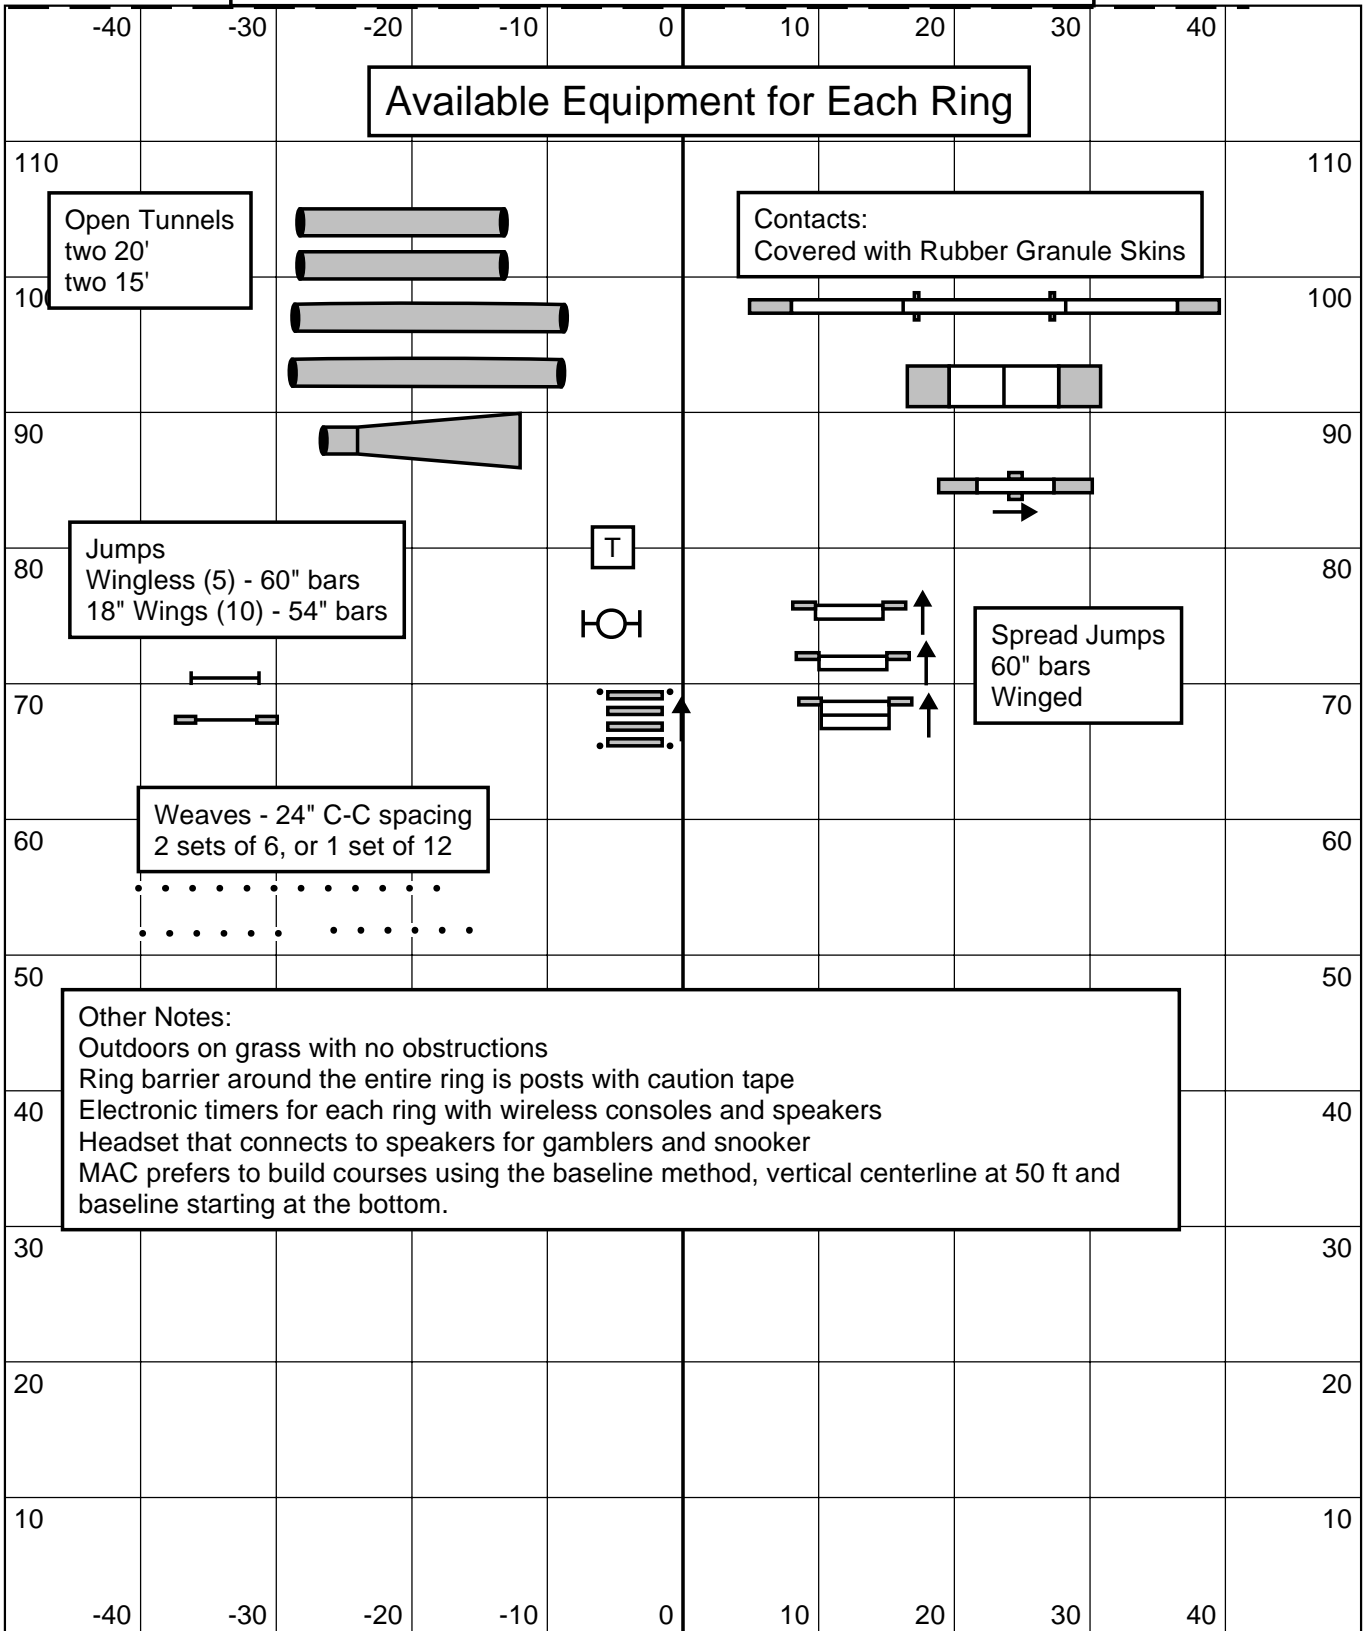

Minnesota Agility Club: USDAA Agility Trial Ring Layout & Equipment
 Washington County Fairgrounds
 Two Identical Rings
 100 ft wide by 120 ft deep

Other Notes:
 Outdoors on grass with no obstructions
 Ring barrier around the entire ring is posts with caution tape
 Electronic timers for each ring with wireless consoles and speakers
 Headset that connects to speakers for gamblers and snooker
 MAC prefers to build courses using the baseline method, vertical centerline at 50 ft and baseline starting at the bottom.

Entry/Exit this side