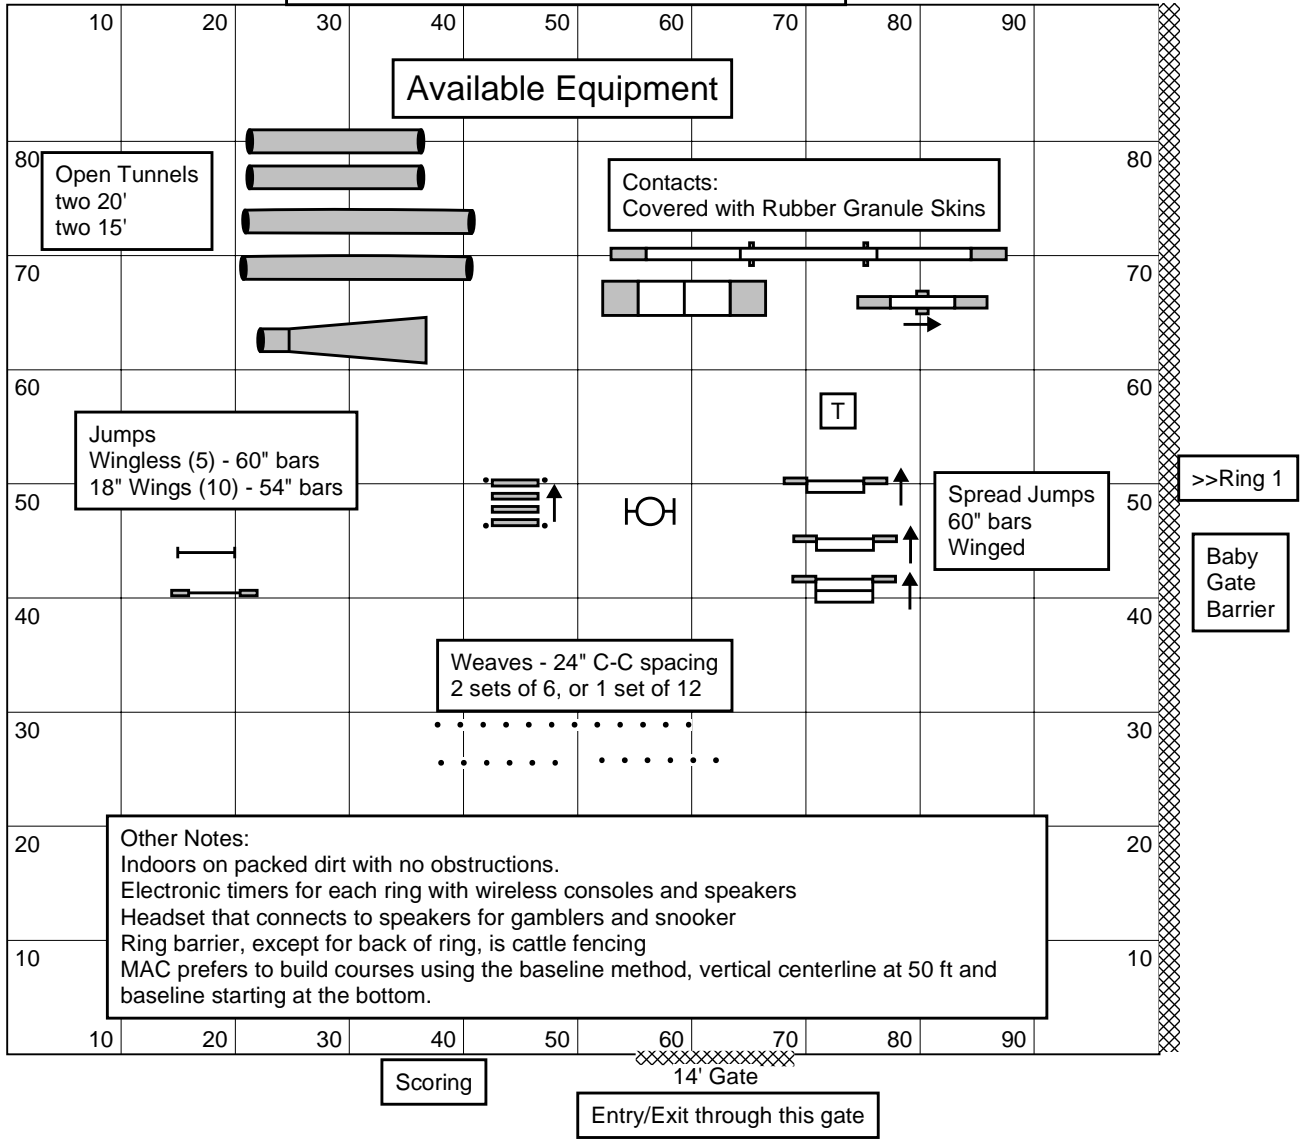

Minnesota Agility Club: February USDAA Agility Trial
 Simon Arena
 Ring 2 - Starters & Advanced
 101 ft wide by 92 ft deep (square corners)

Other Notes:
 Indoors on packed dirt with no obstructions.
 Electronic timers for each ring with wireless consoles and speakers
 Headset that connects to speakers for gamblers and snooker
 Ring barrier, except for back of ring, is cattle fencing
 MAC prefers to build courses using the baseline method, vertical centerline at 50 ft and baseline starting at the bottom.

Scoring

14' Gate
 Entry/Exit through this gate

>>Ring 1
 Baby Gate Barrier