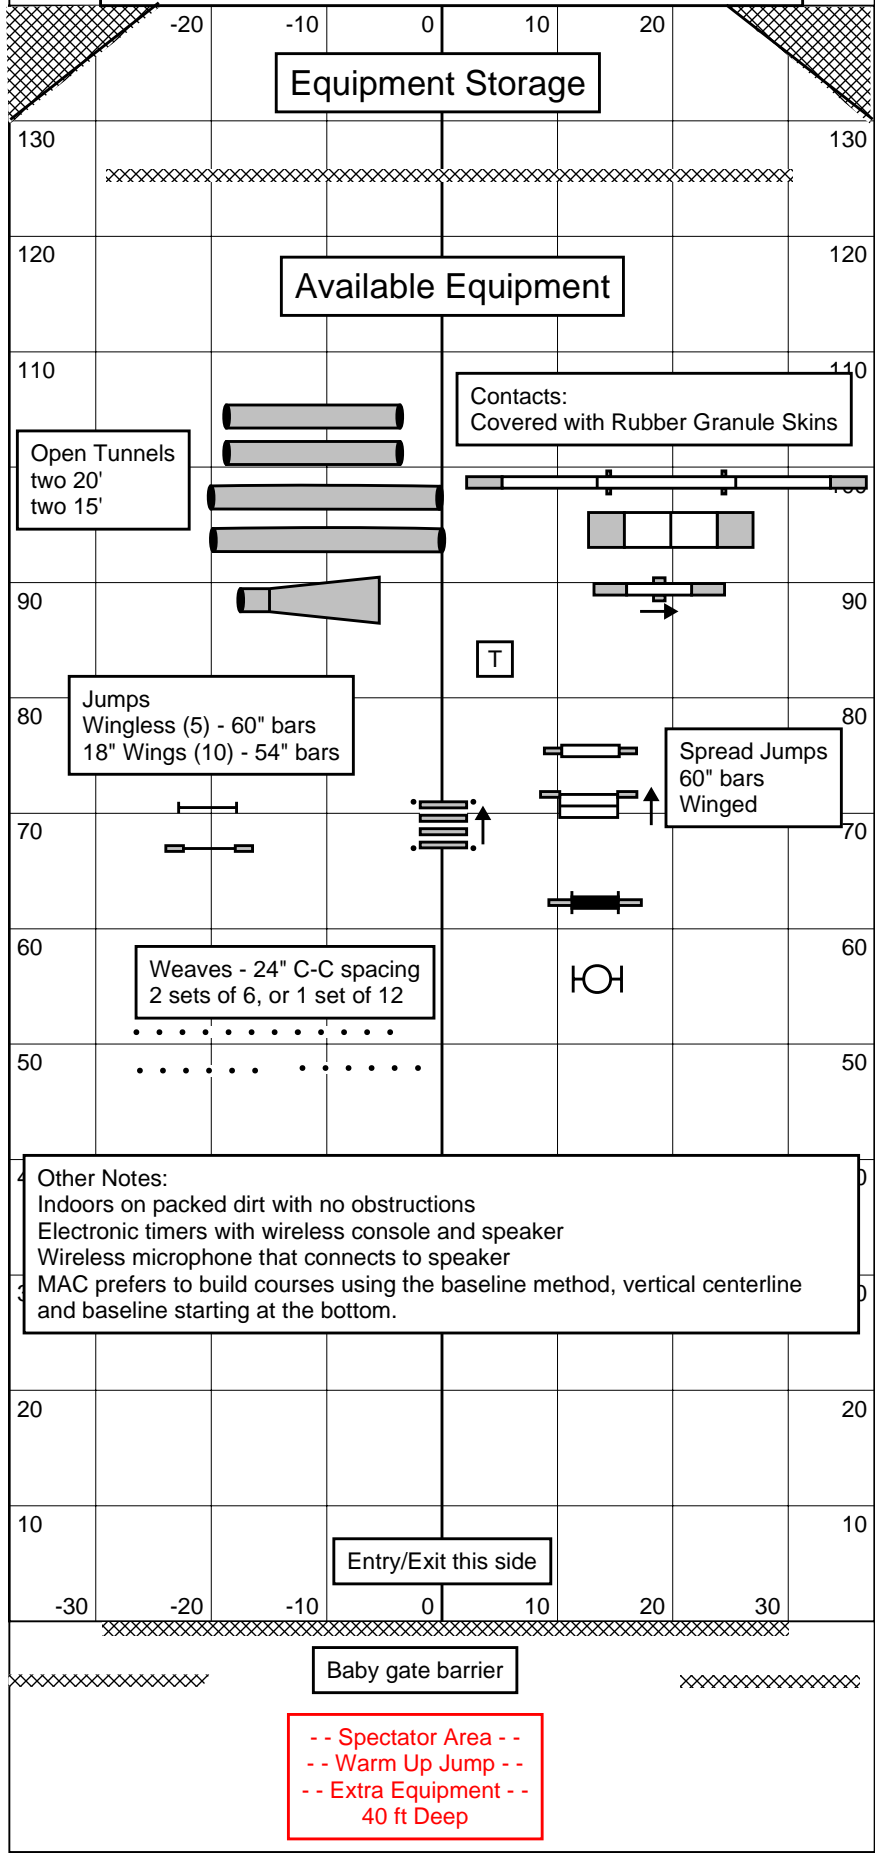

Minnesota Agility Club: CPE Agility Trial Ring Layout & Equipment  
 Leatherdale - One Ring - 75 ft wide by 125 ft deep

Other Notes:  
 Indoors on packed dirt with no obstructions  
 Electronic timers with wireless console and speaker  
 Wireless microphone that connects to speaker  
 MAC prefers to build courses using the baseline method, vertical centerline and baseline starting at the bottom.

Entry/Exit this side

Baby gate barrier

-- Spectator Area --  
 -- Warm Up Jump --  
 -- Extra Equipment --  
 40 ft Deep